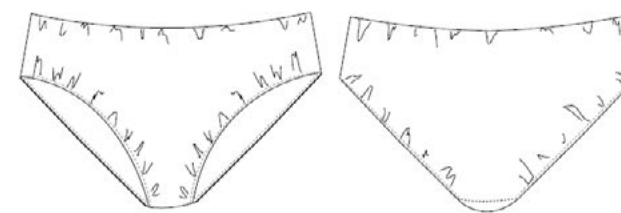

S123 // MEN'S ACTIVE RECREATION

2022

- *No seams
- *Fit at front has no shape
- *Fabric 95% Recycled Polyester / 5% Elastane

2023