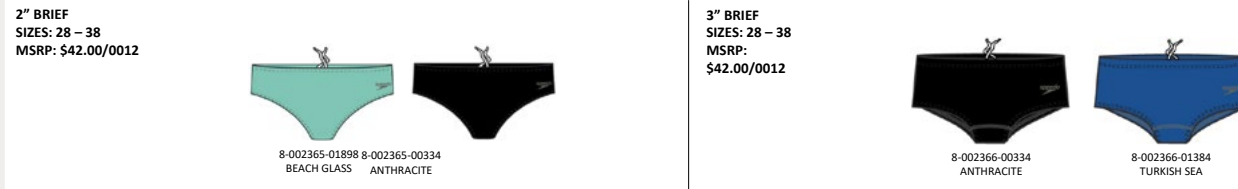

SPEEDO ECO POWERFLEX 78% ECONYL NYLON / 22% LYCRA XTRA LIFE SPANDEX

CREORA HIGHCLO 77% NYLON / 23% CREORA HIGHCLO SPANDEX

S123 // MEN'S ACTIVE RECREATION

BEACHSTAR BRIEFS

SPEEDO ECO FLEX 80% RECYCLED NYLON / 20% ELASTANE