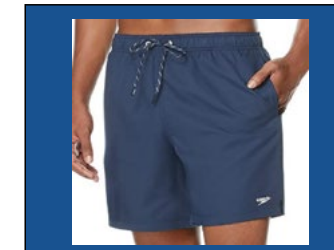

S123 // MEN'S ACTIVE RECREATION

REDONDO EDGE VOLLEY 14"/4" DESIGN FEATURES

ECO LOGO PATCH

SIDE POCKETS

BACK ZIP POCKET

ECO TRIMS

INSIDE LOGO JACQUARED WAISTBAND

ECO HYDRO BRIEF LINER