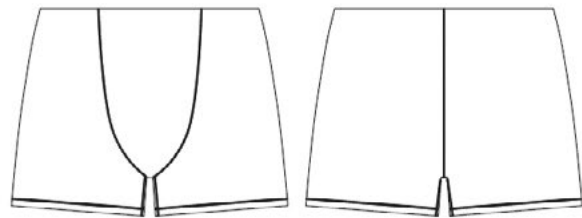

CAMPBELL TIE DYE

PLANKTON WORLD

CORAL MASE

*1st S/O

MAKING WAVES TOGETHER

S123 // MEN'S ACTIVE RECREATION

2022

- *Seams facing inward
- *Fit at front is flat, no shape
- *Fabric 50% Polyester / 50% Recycled Polyester
- *Jersey
- *Quick Dry