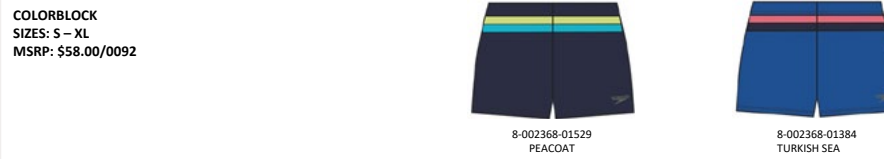

S123 // MEN'S ACTIVE RECREATION

BEACHSTAR SQUARE LEGS

SPEEDO ECO FLEX 80% RECYCLED NYLON / 20% ELASTANE