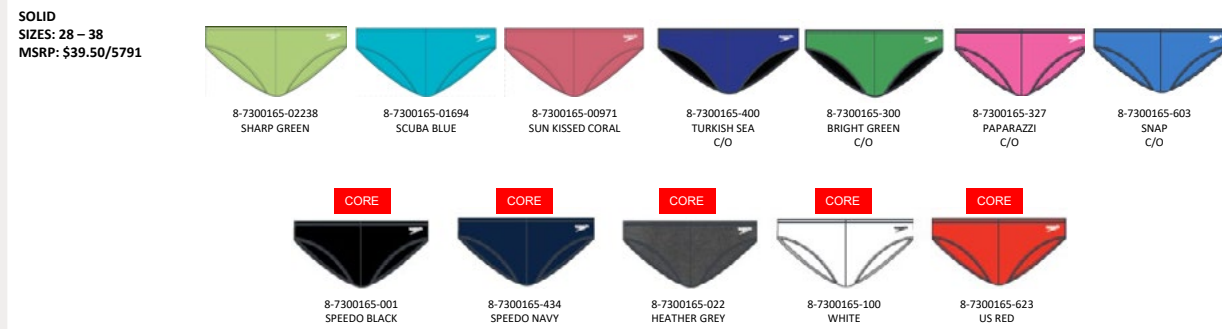

S123 // MEN'S ACTIVE RECREATION

BRIEFS

SPEEDO ECO POWERFLEX 78% ECONYL NYLON / 22% LYCRA XTRA LIFE SPANDEX