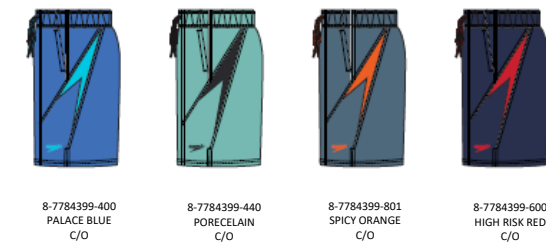

1. Features:
2. Mesh basket liner
   - Side pockets
   - Back flap pocket

MAKING WAVES TOGETHER

MEN'S ACTIVE RECREATION

MEN'S ACTIVE RECREATION