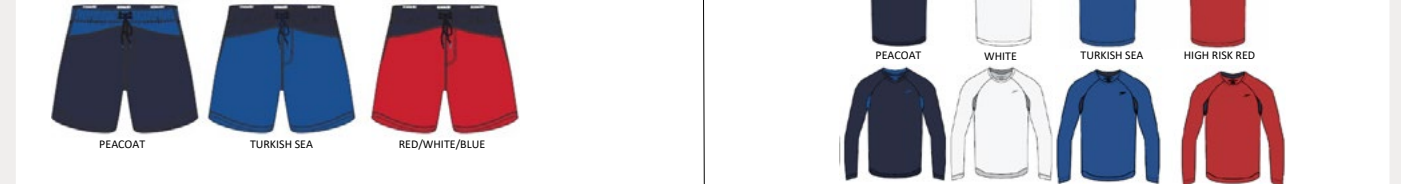

S123 // MEN'S ACTIVE RECREATION

MARINA FLEX 18" SWIM SHIRTS

MAKING WAVES TOGETHER